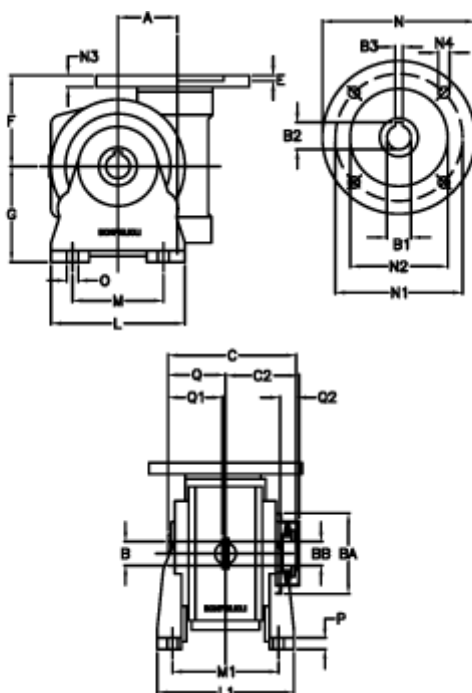

Article number: 390204902432816

Description: Worm Gear with Torque Limiter
VF 49-L1-V-24 P71B14

Measures

a = 49.50	C2 = 63,5	M1 = 98.5	Q = 51.0
B = 25	Description = VF 49V-xx-71B14	N = 105	Q1 = 41
B1 E7 = 14	E = 3.0	N1 = 85	Q2 = 15
B2 = 16.3	F = 70	N2 = 70	
B3 H9 = 5	g = 82	N3 = 10.5	
BA = 63	L = 110	N4 = 6,5	
BB H7 = 14	L1 = 124.0	O = 8.5	
C = 105	m = 63	P = 12	